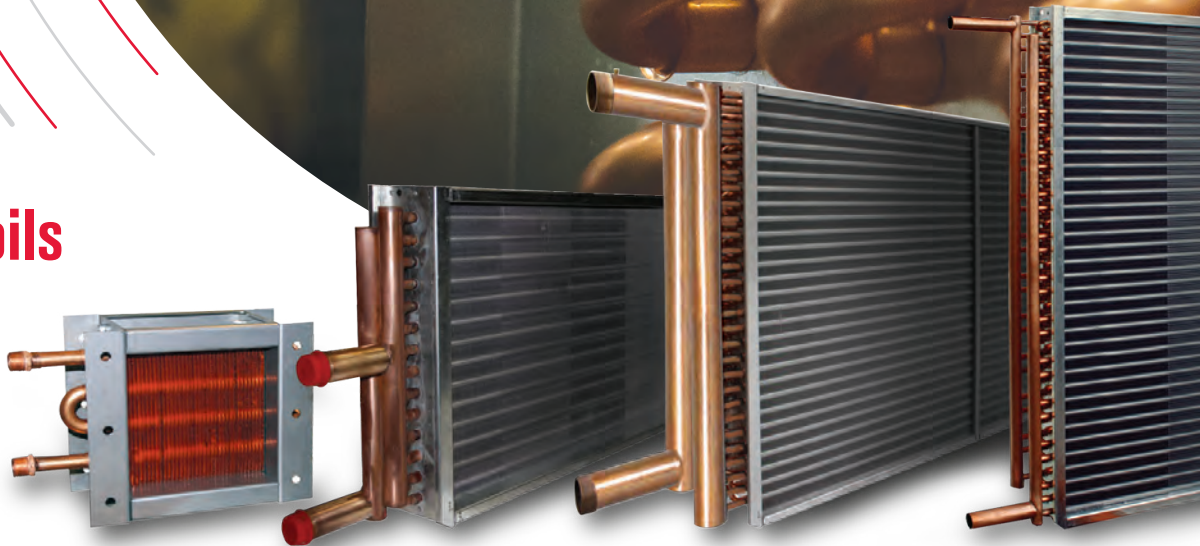

Quick Ship Coils

NORTEK AIR SOLUTIONS

QUICK SHIP PROGRAM

Coils are crucial to the overall operation and efficiency of an air handler unit and need to be made of the highest-quality materials, manufactured under strict quality control standard and designed for long life and top performance.